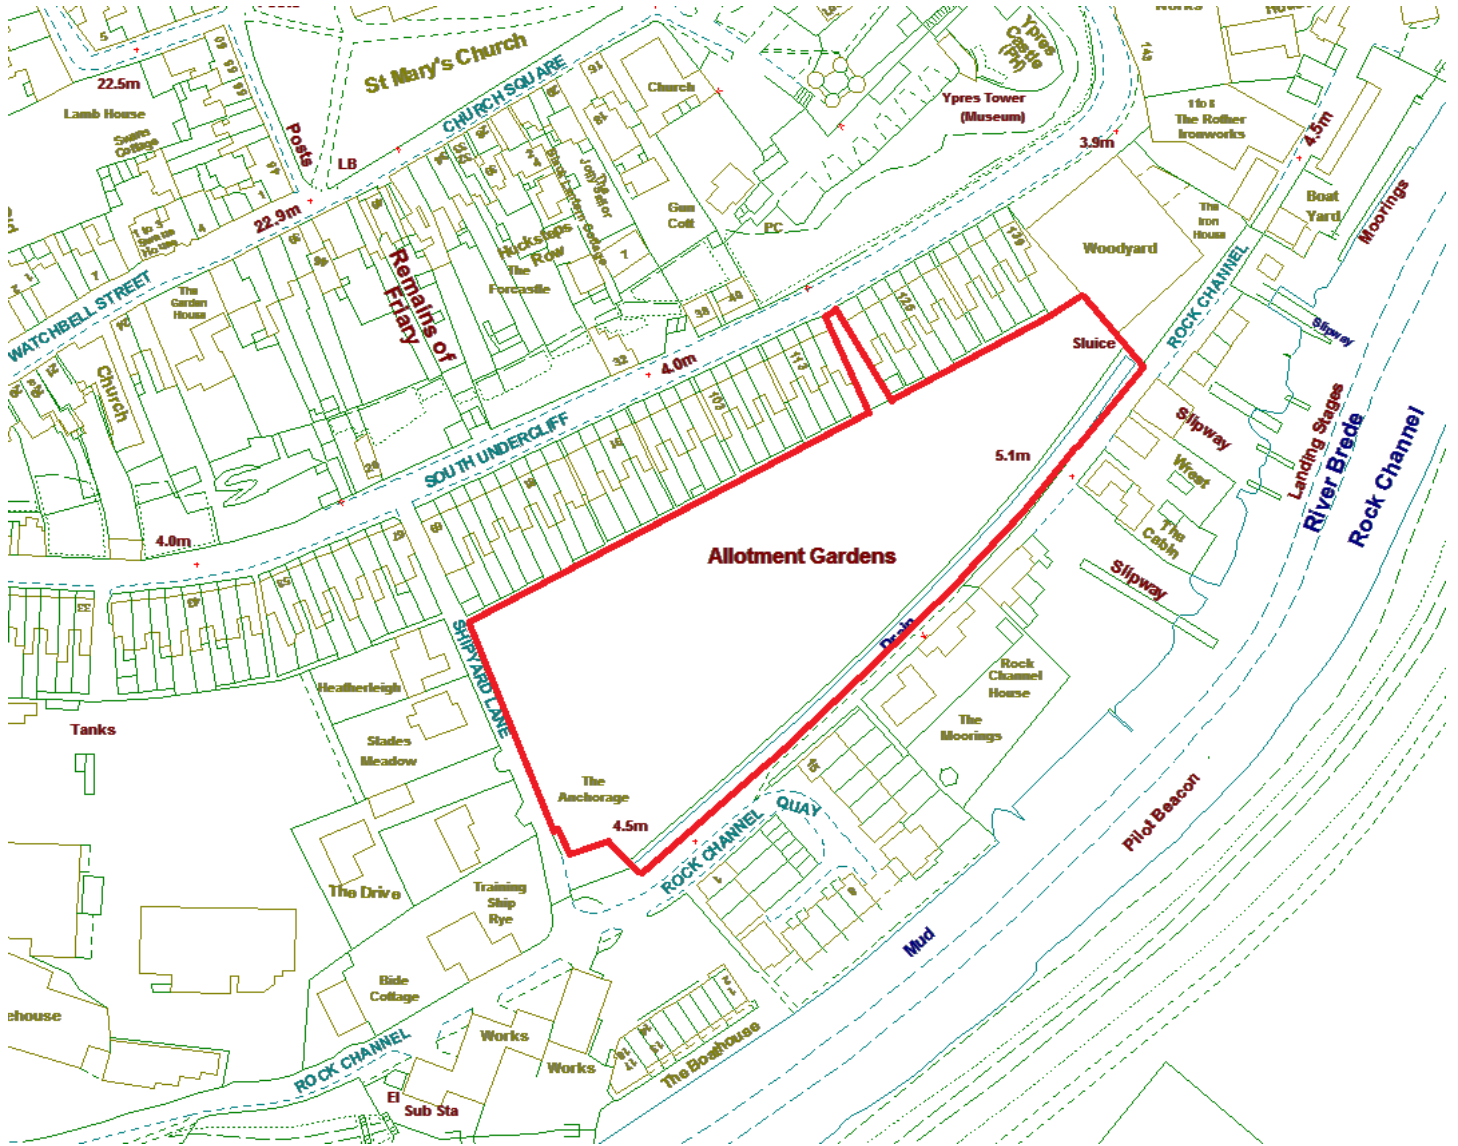

Rother District Council

Ref: Allotments at South Undercliff, Rye

Date: September 2022

Not to Scale - For Identification Purposes Only